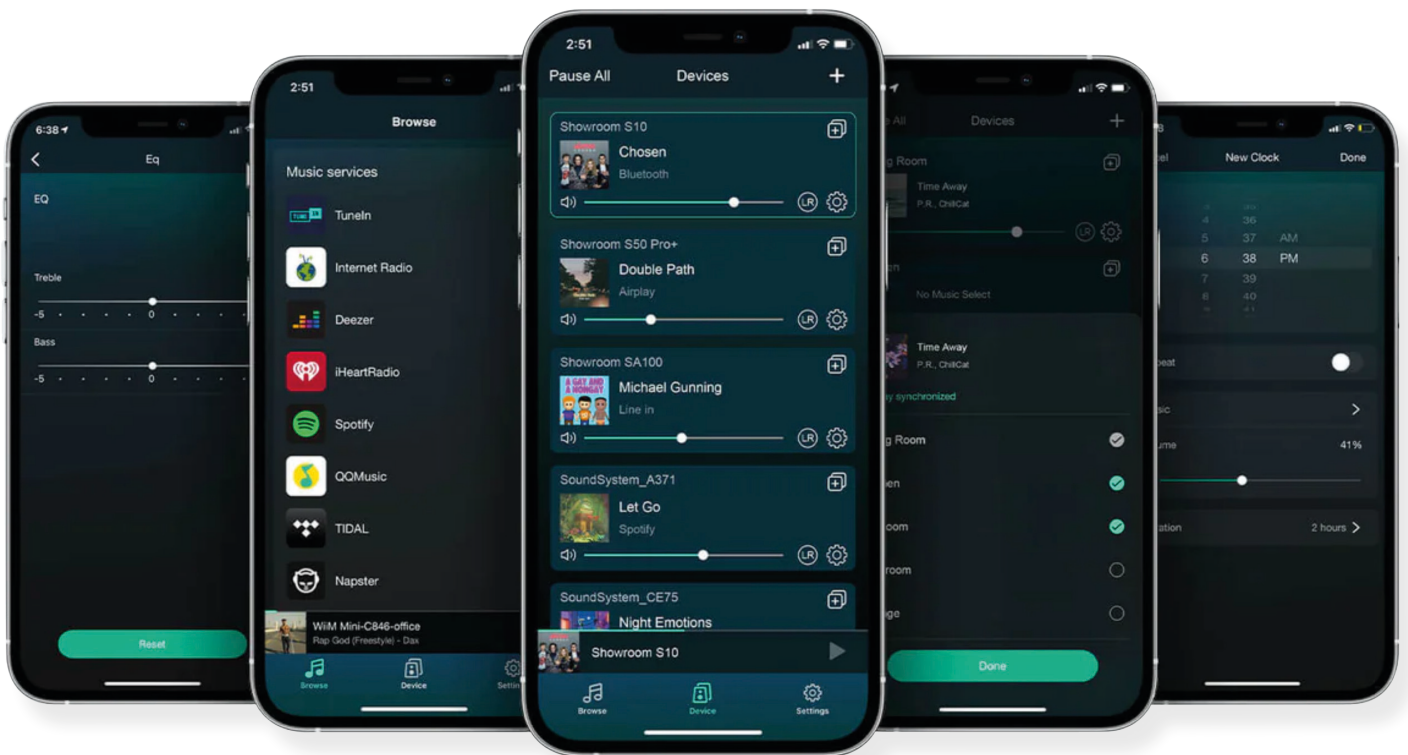

Among the various applications, the **PA STRWIFI** is particularly suitable for transforming a traditional system made up of an amplifier and loudspeakers into a system with WIFI remote control from a smartphone, while the **PA CS 602 WIFI** allows you to create a multiroom system with false ceiling speakers that can be managed from smartphones! Both products can be combined with each other in the same WIFI network and controlled by the same APP.

PA STRWIFI

WIFI BLUETOOTH USB AUDIO STREAMER

STRWIFI is a high end audio streaming receiver with network and Bluetooth connectivity. Applying STRWIFI to a PA system will enable you to stream music from your smart device, USB, NAS or streaming services, such as Spotify, Tidal or Qobuz in high resolution by 4 STREAM App, AirPlay Bluetooth or other third party compatible apps. Multiple units can be combined to set up a wireless multiroom or multizone whole audio system, for a new experience to play and enjoy music.

MAIN FEATURES

- Streaming music via ETHERNET network (WIFI and WIRED) with no distance limitation or thru BLUETOOTH 5.0 up to 15 meters.
- High quality music streaming with sample rate decoding up to 192kHz, 24bit.
- Supports streaming source from online services, smart device memory, USB pen drive, NAS, BLUETOOTH and line in.
- Spotify, Airplay, Qplay, DLNA, UPnP streaming protocols supported, 3rd party app compatible.
- Multiroom and multizone streaming enabled by multiple units connected in the same network.
- Free iOS and Android app available with global online update for new features.
- Spotify, Deezer, Tidal, Qobuz, iHeartRadio, TuneIn, Napster online streaming services integrated to use in the app.
- PC streaming from iTunes.
- Analogue and Digital input for connecting external audio devices.
- EQ adjustment via app.
- Preset playlist available for quick access.